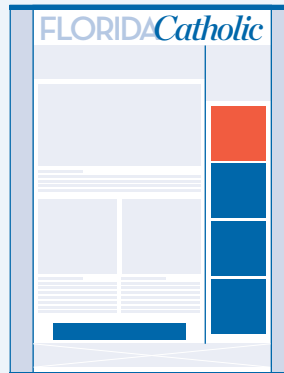

SQUARE
WEB AD

300 px

RECTANGLE
WEB AD

90 px

926 px

DIMENSIONS

- 300 x 300 pixels
- 728 x 90 pixels

ACCEPTED FILE FORMATS

.jpg

.gif

.png

WEBSITE

e-EDITION

Ad pops up, viewer must interact with ad

JULY 2016 SNAPSHOT: On the prior website, 875 unique users accessed more than 4,100 pagesviews in almost 1,260 sessions. Almost 40% of viewers returned in the same month. We have more than 330 e-Edition subscribers.